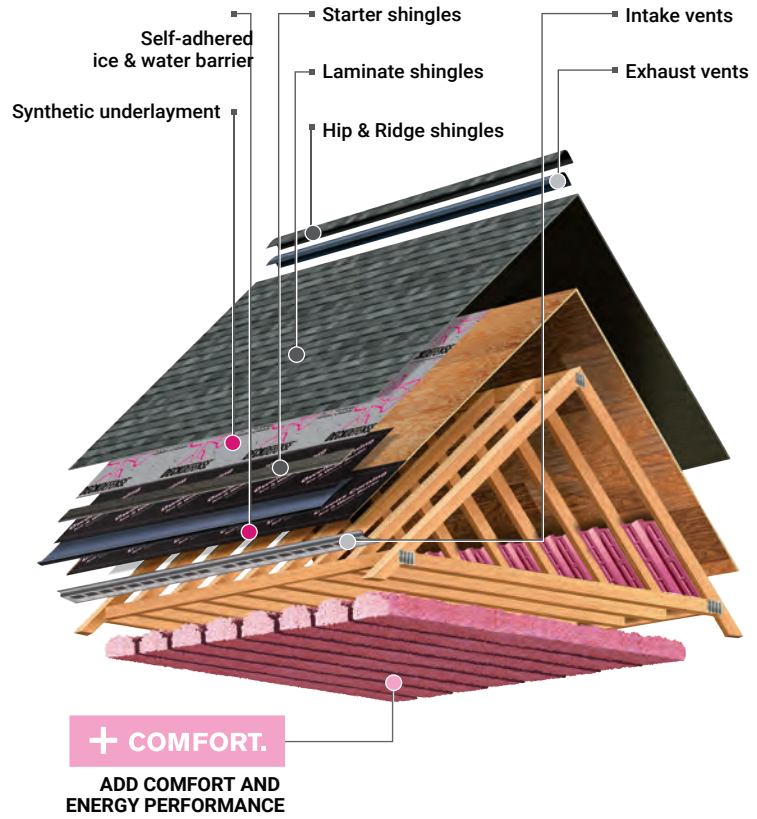

Double the Common Bond SureNail[®]

features up to a 200% wider bond between the shingle layers in the nailing zone over standard shingles.

3

Outstanding Grip

The SureNail[®] strip enhances the already amazing grip of our proprietary Tru-Bond^{®**} sealant for exceptional wind resistance of a 130-MPH wind warranty.

THE PROOF IS IN THE PERFORMANCE

Up to
2.5X
BETTER
NAIL PULL-THROUGH RESISTANCE

Up to
9X
BETTER
NAIL BLOW-THROUGH RESISTANCE

Up to
2X
BETTER
DELAMINATION RESISTANCE

SEAL.
HELPS CREATE A WATER-PROOF BARRIER

DEFEND.
HELPS PROTECT AGAINST NATURE'S ELEMENTS

BREATHE.
FOR BALANCED ATTIC VENTILATION

TOTAL PROTECTION SIMPLIFIED®

It takes more than just shingles to protect a home. It takes an integrated system of components and layers designed to perform in three critical areas. The Owens Corning® Total Protection Roofing System® gives you the assurance that all of your Owens Corning® roofing components are working together to help increase the performance of your roof.