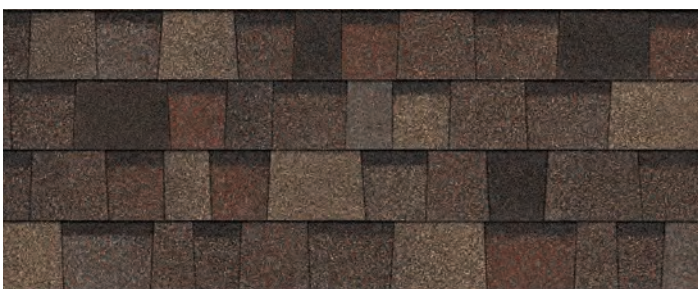

Summer Harvest¹

COLOR DISCLAIMER

As color experts, we know getting the shingle color right is a big part of any roofing purchase. Due to printing color variations, in addition to viewing shingle literature, we suggest you request an actual shingle sample to see how it will appear on your home and with your home's exterior elements in various natural lighting conditions. Lastly, we recommend you verify your color choice by seeing it installed on an actual home; your roofing contractor or supplier can provide a sample and may be able to direct you to a local installation.