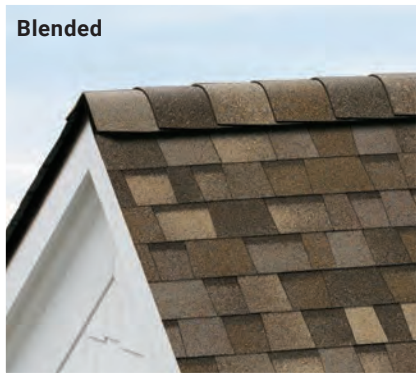

TruDefinition®

DURATION® DESIGNER COLORS COLLECTION

Pacific Wave'

THE FINISHING TOUCH

OWENS CORNING® HIP & RIDGE SHINGLES

Owens Corning® Hip & Ridge Shingles are uniquely color matched to Duration® Designer Colors Collection Shingles. The multiple color blends are only available from Owens Corning® Roofing and offer a finished look for the roof.