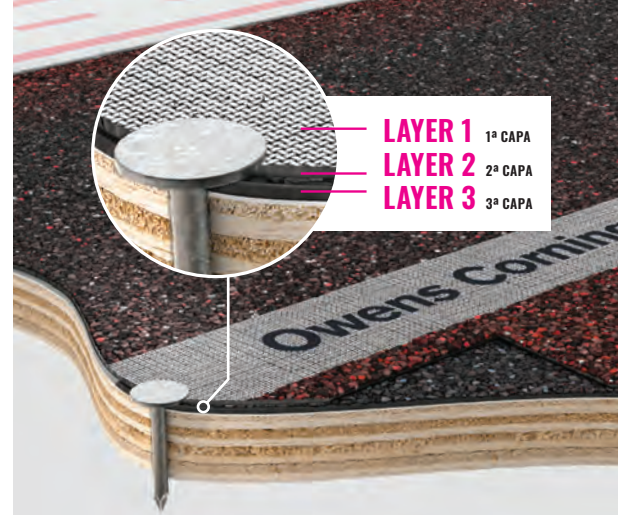

THE PROOF IS IN THE PERFORMANCE