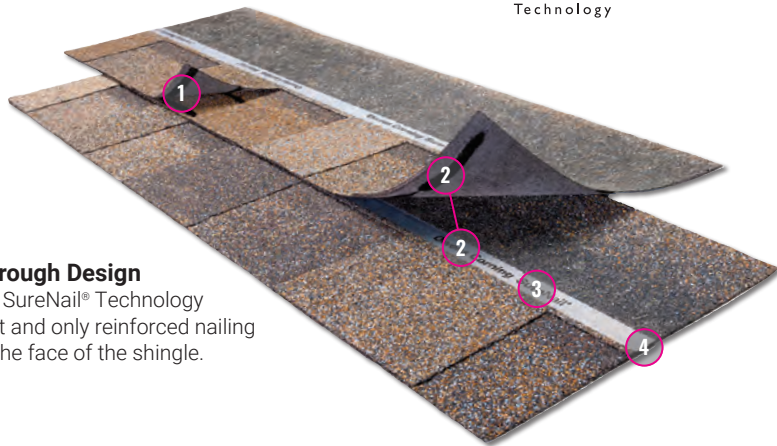

Stallion
ROOFING
& Solar SOLUTIONS
POWER™

THERE'S A LINE BETWEEN A GOOD SHINGLE AND A GREAT SHINGLE.[®]

It's the nailing line on your shingles. The difference between a good shingle and a great shingle is having Patented SureNail[®] Technology, only from Owens Corning.

1

Excellent Adhesive Power

Helps keep the shingle layers laminated.

2

Breakthrough Design

Patented SureNail[®] Technology is the first and only reinforced nailing zone on the face of the shingle.

4

Triple Layer Protection^{®+}