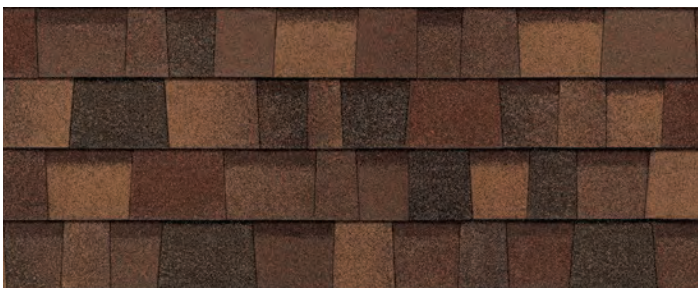

Sedona Canyon¹