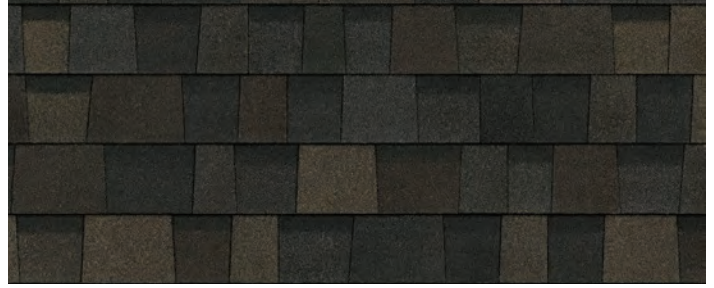

Black Sable^{1/4}